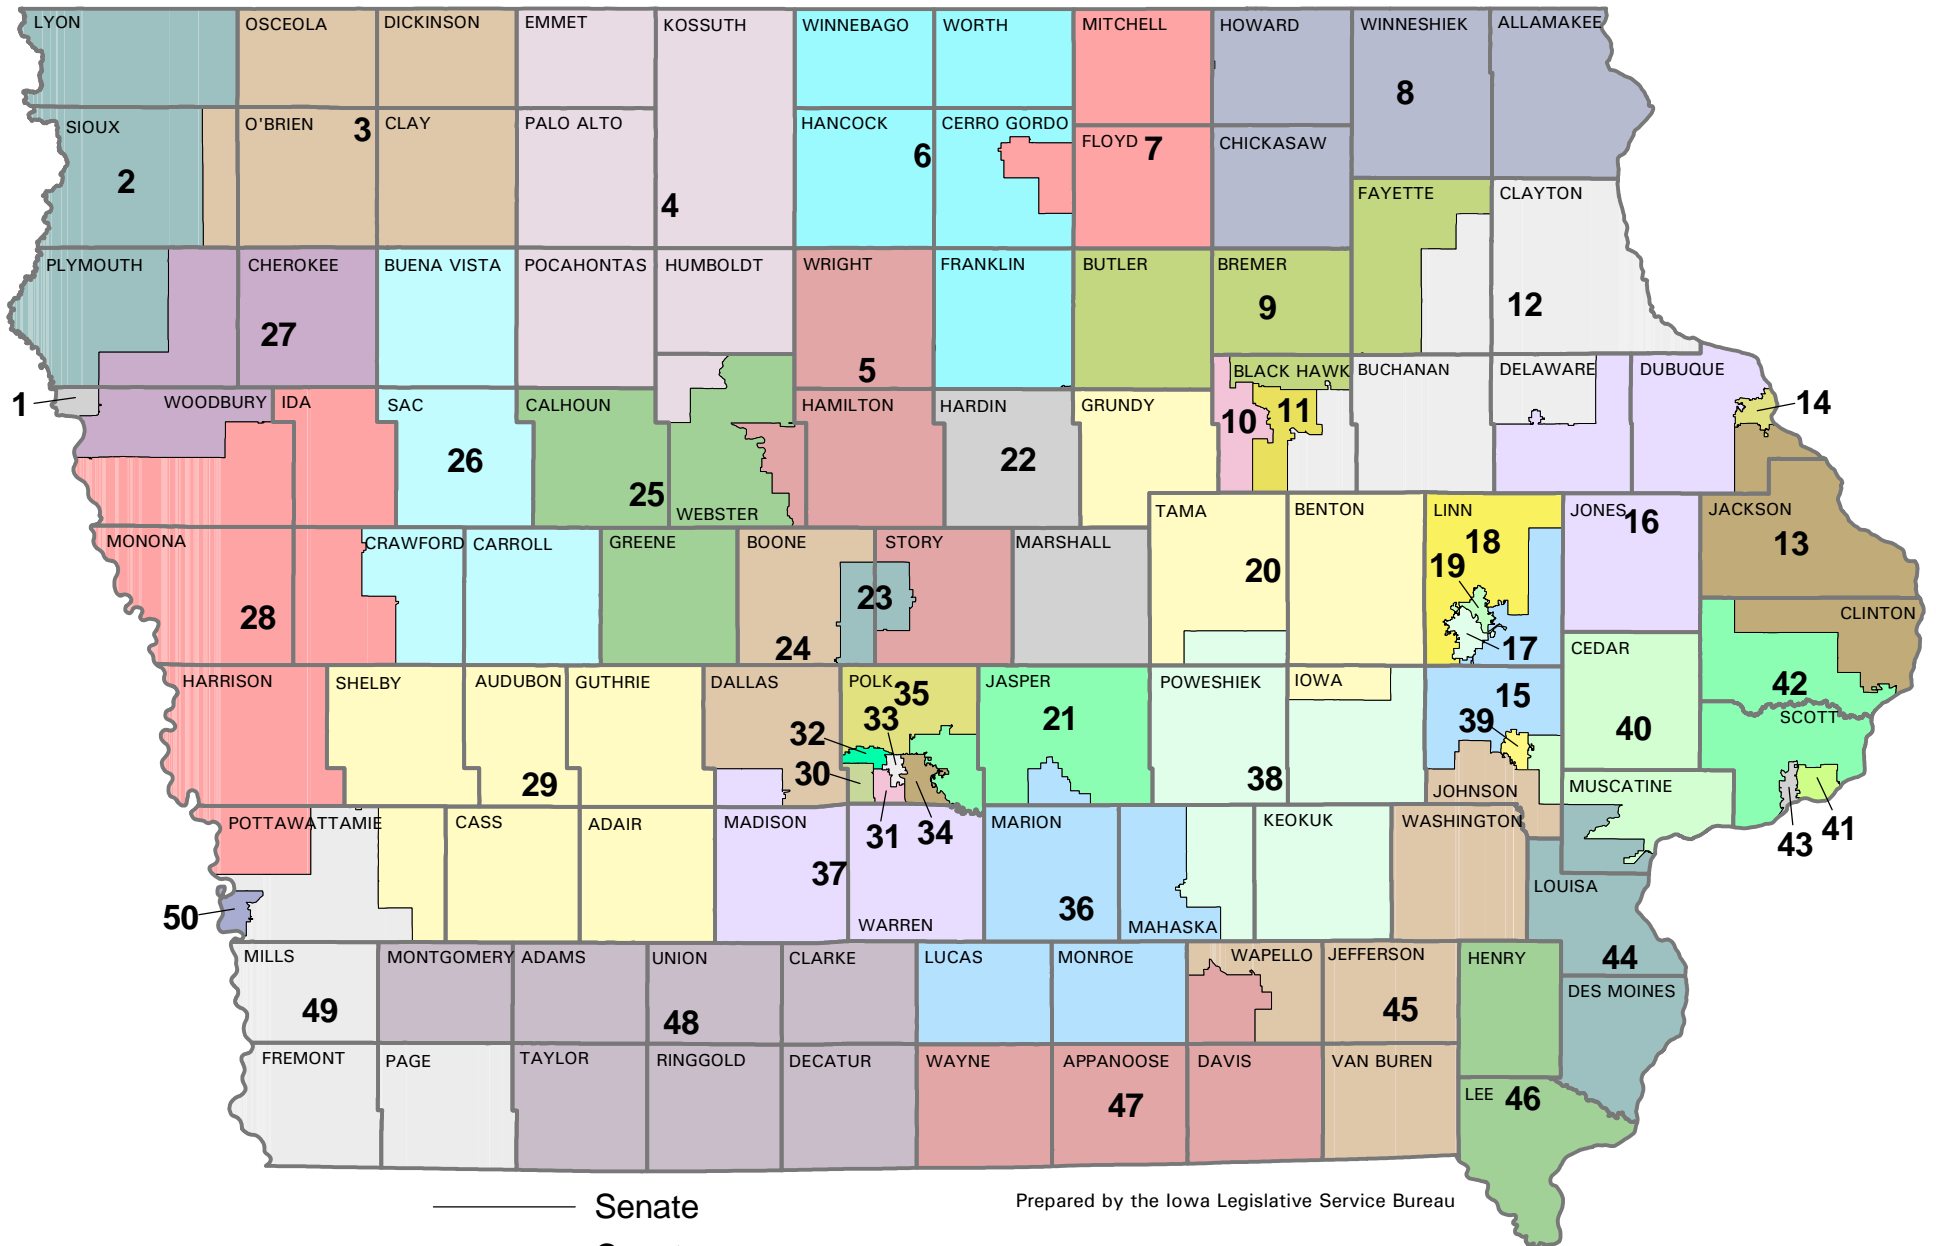

IOWA SENATE DISTRICTS

Click on District number to see Legislator information.

_____ Senate
 _____ County

Prepared by the Iowa Legislative Service Bureau